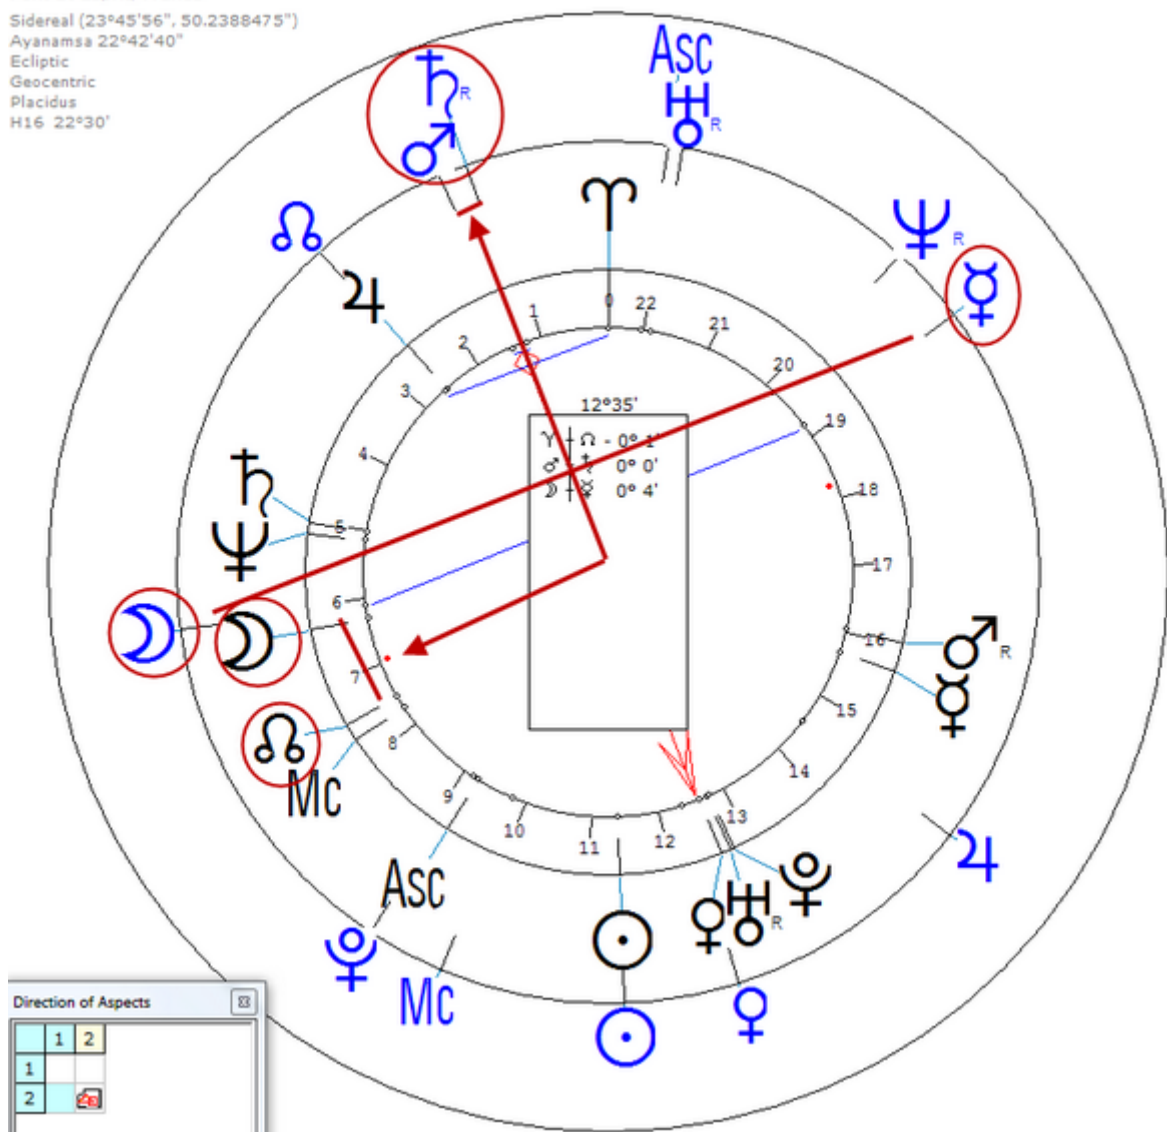

Di Mambro, Joseph Leonce

19 August 1924 at 23:00 (= 11:00 PM)Pont St.Esprit, France, 44n15, 4e39

French cult leader known as "the dictator".

<https://www.astro.com/astro-databank/Di_Mambro,_Joseph_Leonce>

Death by Suicide 5 October 1994 in Salvan, Switzerland

Solar Return (Harmonic 16)

Solar $\♁/\♃$ = Solar $\♁/\♃$ = $\♁_n/\♃_n$

Di Mambro, Joseph Leonce
19 August 1924 Tue 23:00 (GMT+1) 44n15 4e39
Pont St Esprit, France

Sidereal (23°45'56", 50.2388475")
Ayanamsa 22°42'40"
Ecliptic
Geocentric
Placidus
H16 22°30'